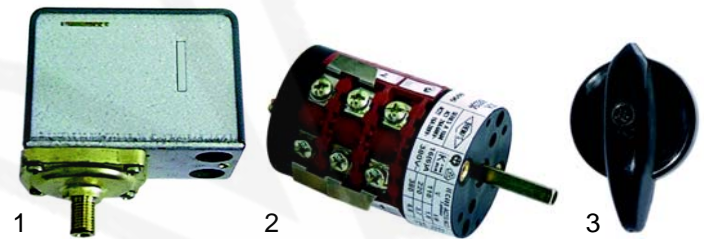

Zubehör/Accessories

Abb. Pict.	Bestell-Nr. Order-No.	Beschreibung Description
1	371090	Stecker/groß Plug/big
2	371095	O-Ring (Viton) O-ring (viton)
3	371100	O-Ring (Silikon) O-ring (silicon)

Abb. Pict.	Bestell-Nr. Order-No.	Beschreibung Description
1	370206	Magnetventil, 1/8", 2 Wege, 230VAC Solenoid valve, 1/8", 2 ways, 230VAC
2	371029	Magnetspule, 230VAC Magnetic coil, 230VAC
3	371033	Magnetspule, mit Kabel, 230VAC Magnetic coil, with cable, 230VAC

Pressostate, Schalter/Pressure switches, switches

Abb. Pict.	Bestell-Nr. Order-No.	Beschreibung Description
1	541021	Pressostat, 3-polig Pressure switch, 3 poles
2	345145	Hauptschalter Main switch
3	110205	Knebel Button

ODE

Abb. Pict.	B.-Nr. O.-No.	Beschreibung Description
1	370203	Magnetventil/kpl., 3 Wege, 230VAC Solenoid valves, 1/8", 3 ways, 230VAC
2	370208	Magnetspule, 1/8", 2 Wege, 230VAC Magnetic coil, 1/8", 2 ways, 230VAC
3	371150	Magnetspule, 230VAC Magnetic coil, 230VAC