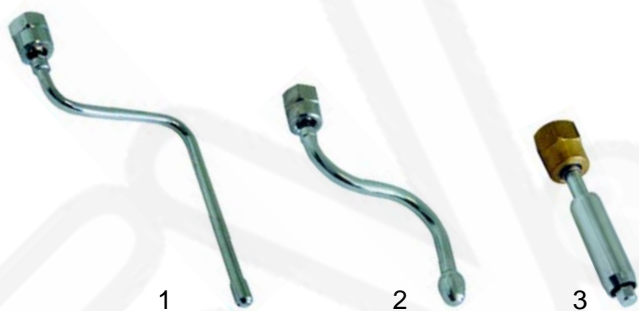

Rohre/Pipes

Abb. Pict.	Bestell-Nr. Order-No.	Beschreibung Description
1	528457	Dampfrohr Steampipe
2	528458	Dampfrohr, MK10 Steampipe, MK10
2	528459	Dampfrohr, (CNS), MK10 Steampipe, (stainless steel), MK10
3	528460	Wasserrohr Waterpipe